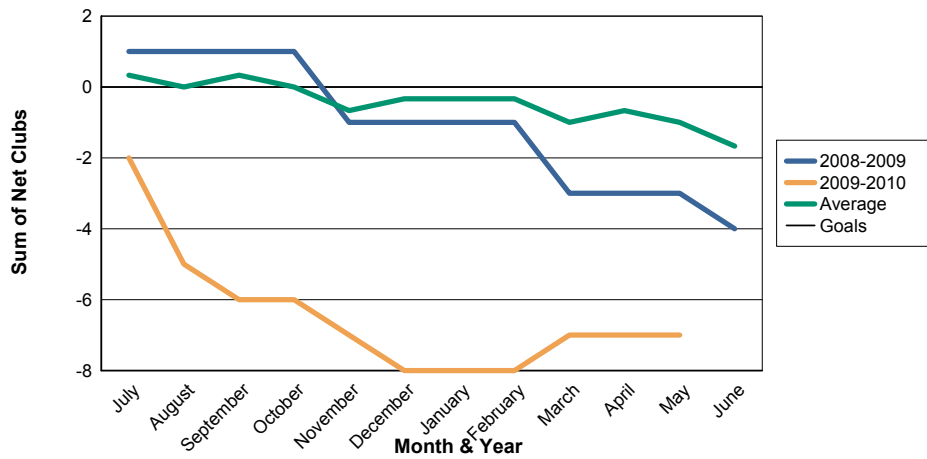

Sum of Net Clubs/ Month & Year

For District 330 B