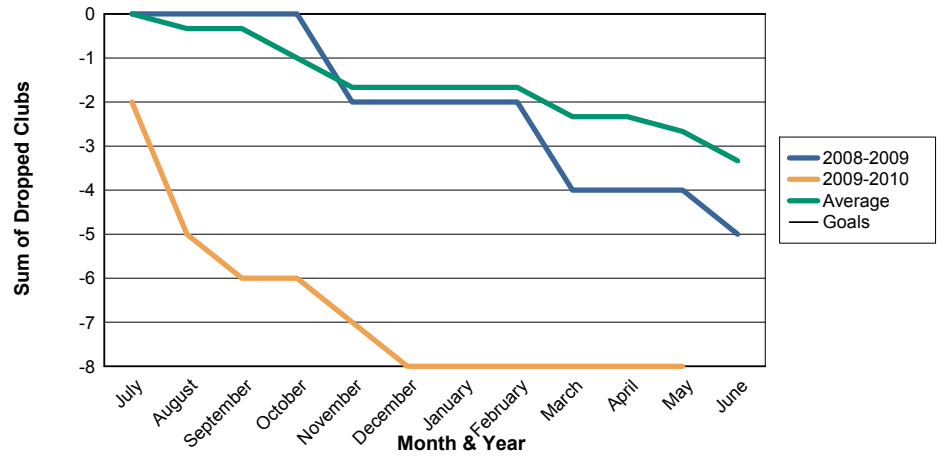

3 Year Comparisons for GMT Constitutional Area 5

By GMT District

As of May 2010

Sum of New Clubs/ Month & Year

For District 330 B

Sum of Dropped Clubs/ Month & Year

For District 330 B

Sum of Net Clubs/ Month & Year