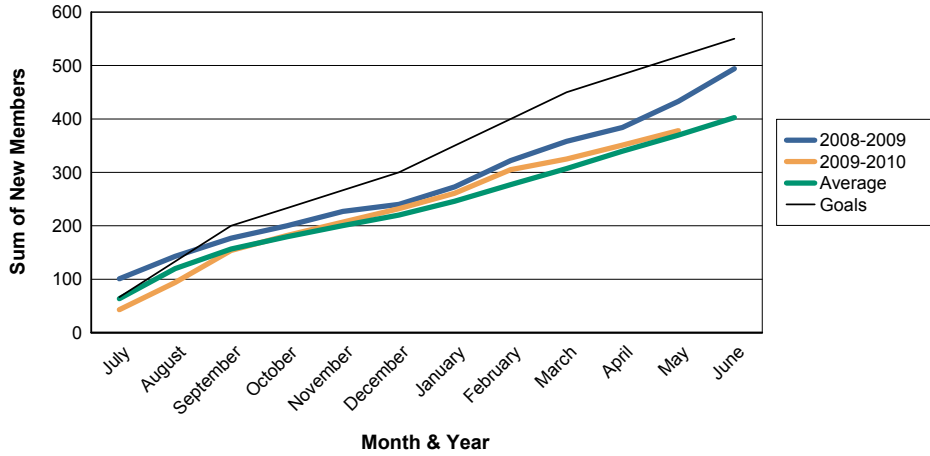

For District 330 B

Sum of Charter Members/ Month & Year

For District 330 B

3 Year Comparisons for GMT Constitutional Area 5

By GMT District

As of May 2010

Sum of New Members/ Month & Year

For District 330 B