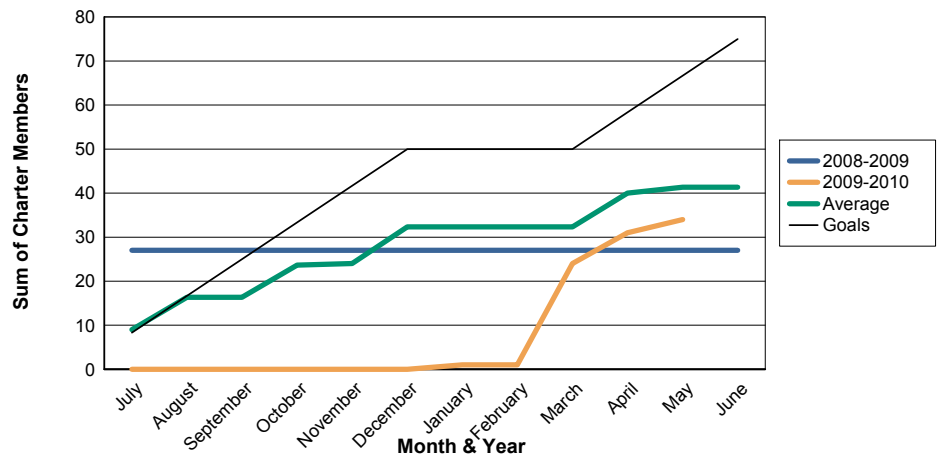

Sum of Charter Members/ Month & Year

For District 330 B