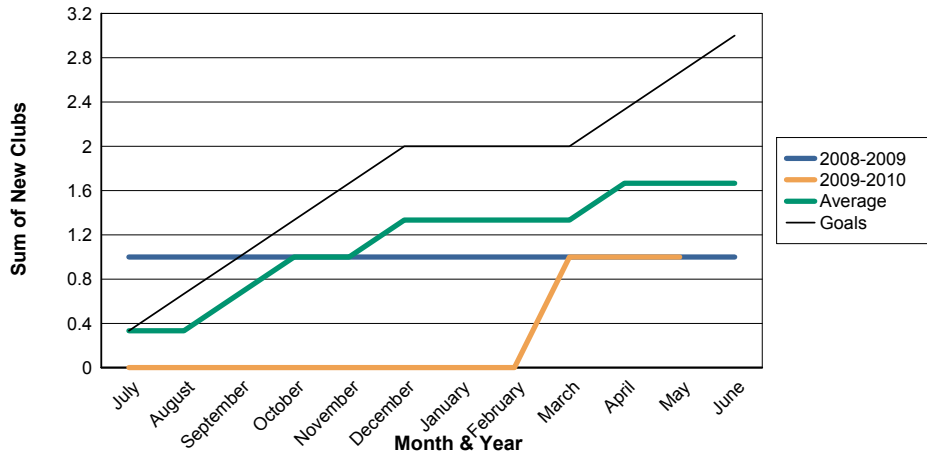

3 Year Comparisons for GMT Constitutional Area 5

By GMT District

As of May 2010

Sum of New Clubs/ Month & Year

For District 330 B

Sum of Dropped Clubs/ Month & Year

For District 330 B

Sum of Net Clubs/ Month & Year