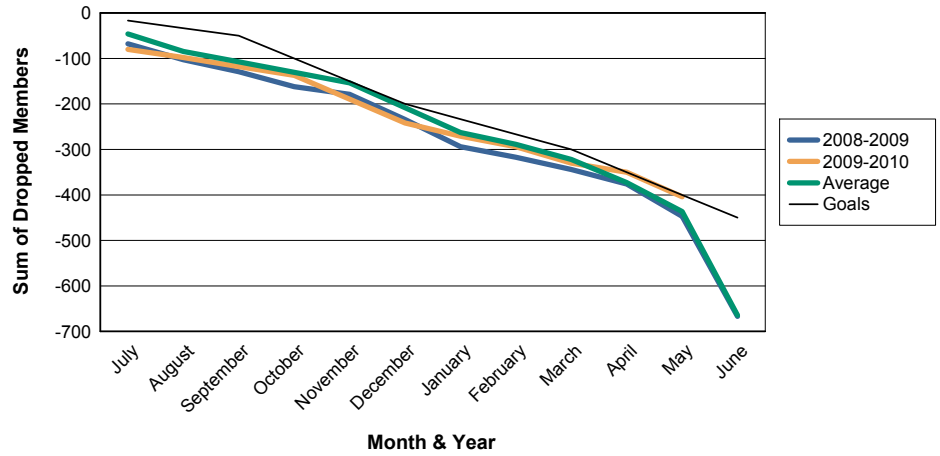

Sum of Dropped Members/ Month & Year

For District 330 B